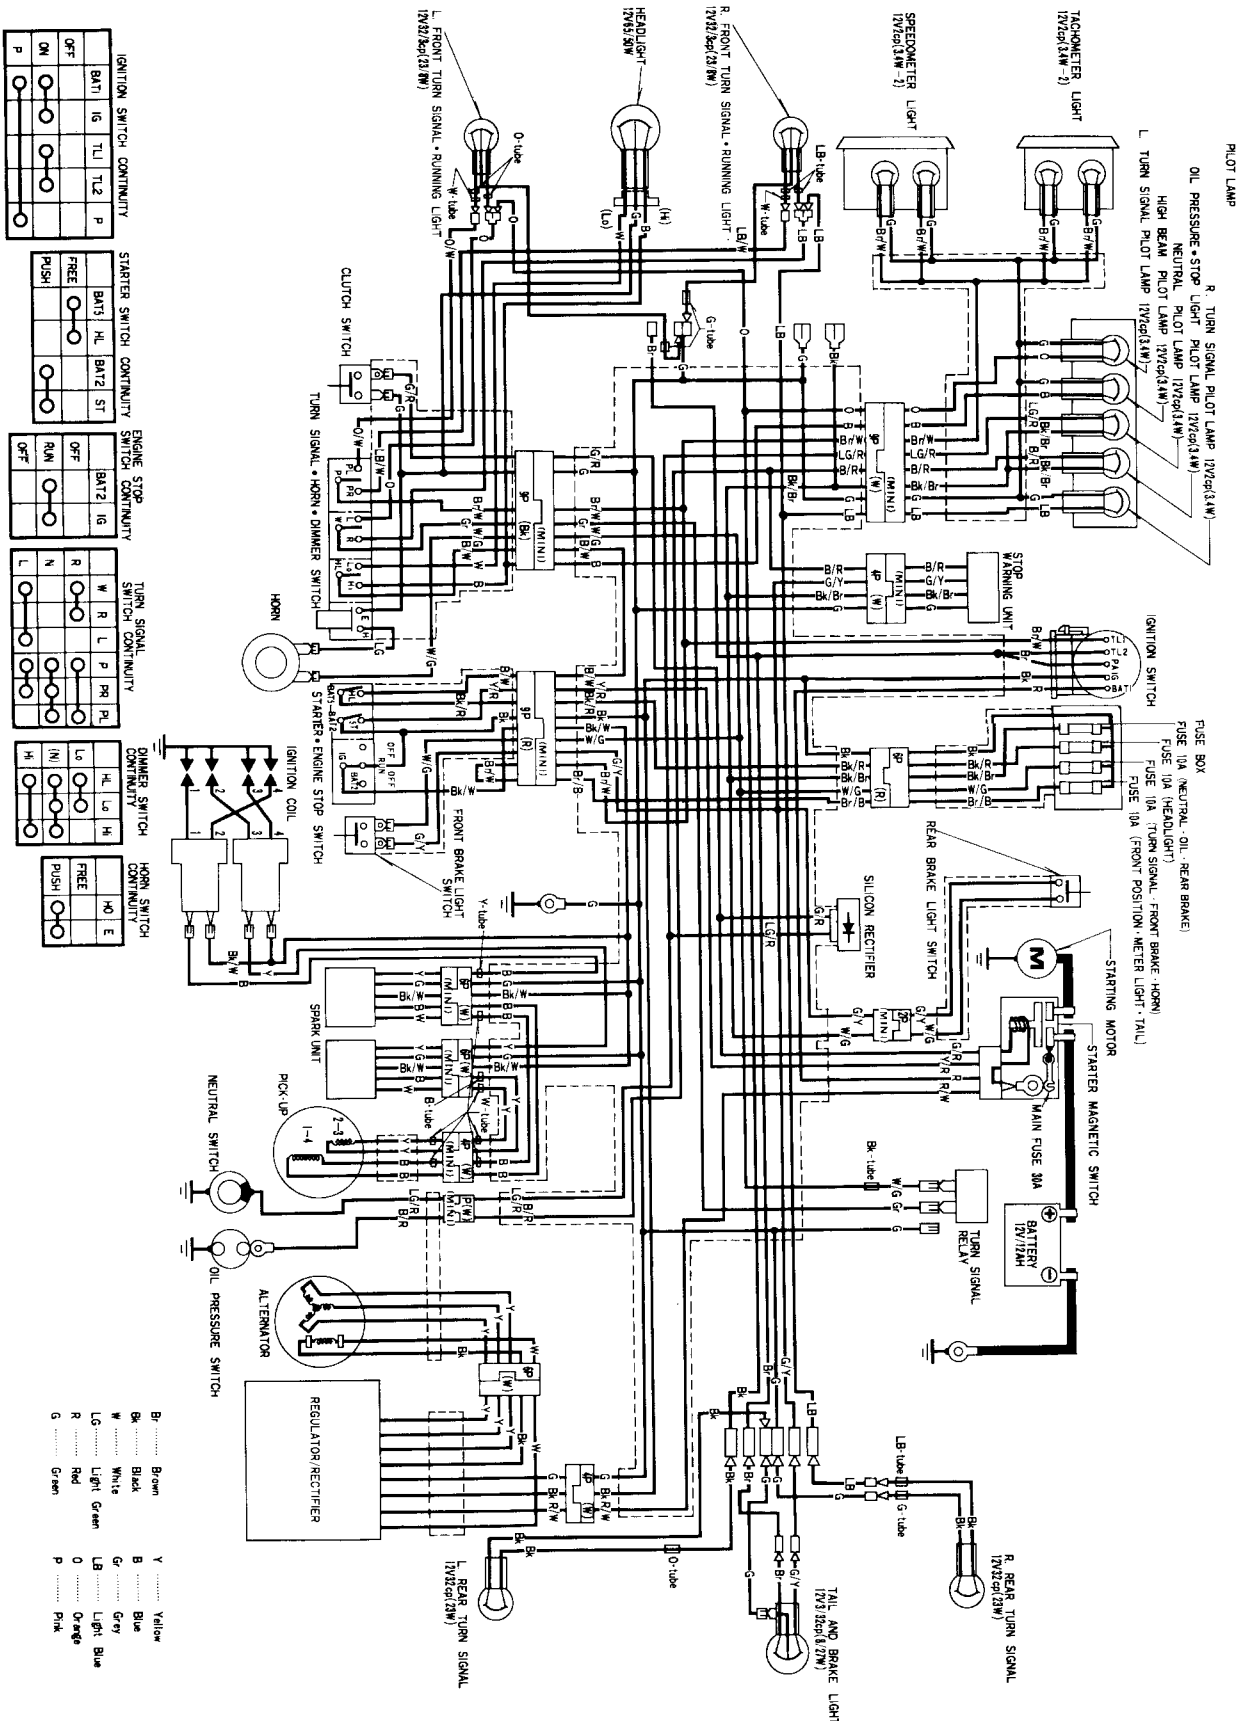

**WIRING DIAGRAM**

IGNITION SWITCH CONTINUITY

OFF	BAT1	IG	TU1	TU2	P
ON	○	○	○	○	○
P	○	○	○	○	○

STARTER SWITCH CONTINUITY

BAT1	HL	BAT2	ST
FREE	○	○	○
PUSH	○	○	○

ENGINE STOP SWITCH CONTINUITY

OFF	BAT2	IG
OFF	○	○
OFF	○	○

TURN SIGNAL SWITCH CONTINUITY

W	R	L	P	RI	PL
○	○	○	○	○	○
○	○	○	○	○	○

DIMMER SWITCH CONTINUITY

HL	Ld	H
○	○	○
○	○	○

HORN SWITCH CONTINUITY

HL	E
FREE	○
PUSH	○

- Bk ..... Black
- W ..... White
- LG ..... Light Green
- R ..... Red
- G ..... Green
- Y ..... Yellow
- B ..... Blue
- Gr ..... Gray
- LB ..... Light Blue
- O ..... Orange
- P ..... Pink